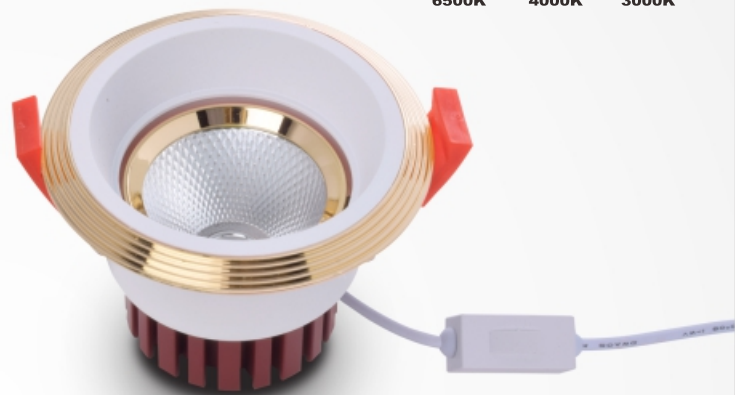

**3 CCT
CHANGEABLE**

Flip switch to change the CCT

Chorme+White

Gold+White

Rose GD+White

Copper+White

Video

ZM032 3 CCT
LED DOWNLIGHT CHANGEABLE

3 YEARS
WARRANTY

7W

specification

PRODUCT NAME :	LED DOWNLIGHT
MODEL NO. :	ZM032-3CCT 7W
SPECIFICATION :	AC200-240V, 50-60Hz; 7W
WORKING TEMP :	-20-50(°C)
POWER FACTOR :	>0.6
CRI(RA) :	>80
COLOR :	Chrome+White / Gold+White / Rose GD+ White / Copper+White
LIGHT SOURCE :	COB Chip
LUMEN :	85 LM/W
BEAM ANGLE :	120°
PRODUCT SIZE :	95*70mm
CUT OUT :	72mm
IP :	IP20
APPLICATION :	Home, Shop, Hotel..etc.
WARRANTY :	3 years
STANDARD :	CE

Color Temperature:

6500-4000K-3000K (3CCT) Changeable

7W

LUMINAIRE PHOTOMETRIC TEST REPORT

NAME: LED DOWNLIGHT	TYPE: COB	WEIGHT:
SPEC.: ZM032-3CCT 7W	DIM.:	SERIAL No.:
MFR.: NEXLEDS	SUR.: 4.5	Shielding Angle:

JOIN US ON OUR FACEBOOK PAGE +

NEXTLITE PRODUCTS

7W

AAI FIGURE

NAME: LED DOWNLIGHT	TYPE: COB	WEIGHT:
SPEC.: ZM032-3CCT 7W	DIM.:	SERIAL No.:
MFR.: NEXLEDS	SUR.: 4.5	Shielding Angle:

Flux out: 138.2 lm

Height Eavg, Emax Angle: 18.29deg Diameter