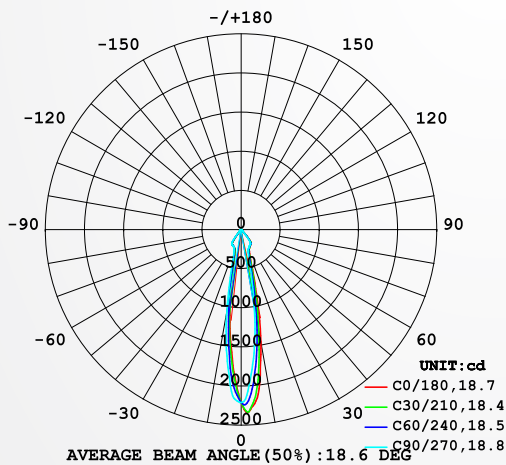

3 YEARS
WARRANTY

7W

specification

PRODUCT NAME :	LED DOWNLIGHT
MODEL NO. :	ZM032-3CCT 7W
SPECIFICATION :	AC200-240V, 50-60Hz; 7W
WORKING TEMP :	-20-50(°C)
POWER FACTOR :	>0.6
CRI(RA) :	>80
COLOR :	Chrome+White / Gold+White / Rose GD+ White / Copper+White
LIGHT SOURCE :	COB Chip
LUMEN :	85 LM/W
BEAM ANGLE :	120°
PRODUCT SIZE :	95*70mm
CUT OUT :	72mm
IP :	IP20
APPLICATION :	Home, Shop, Hotel..etc.
WARRANTY :	3 years
STANDARD :	CE

Color Temperature:

6500-4000K-3000K (3CCT) Changeable

7W

LUMINAIRE PHOTOMETRIC TEST REPORT

NAME: LED DOWNLIGHT	TYPE: COB	WEIGHT:
SPEC.: ZM032-3CCT 7W	DIM.:	SERIAL No.:
MFR.: NEXLEDS	SUR.: 4.5	Shielding Angle:

DATA OF LAMP		PHOTOMETRIC DATA			
MODEL	ZM032-3CCT 7W	Imax (cd)	2350	S/MH (C0/180)	0.26
NOMINAL POWER (W)	7	LOR (%)	100.0	S/MH (C90/270)	0.33
RATED VOLTAGE (V)	220	TOTAL FLUX (lm)	589.71	η UP, DN (C0-180)	2.0, 48.8
NOMINAL FLUX (lm)	589.706	CIE CLASS	DIRECT	η UP, DN (C180-360)	1.2, 48.0
LAMPS INSIDE	1	η up (%)	3.2	CIBSE SHR NOM	0.00
TEST VOLTAGE (V)	220	η down (%)	96.8	CIBSE SHR MAX	1.00

LUMINOUS INTENSITY DISTRIBUTION DIAGRAM

C0 PLANE ISOLUX DIAGRAM (UNIT: lx)

C Range: 0 - 360DEG
C Interval: 15.0DEG
Test Speed: MEDIUM
Temperature: 28DEG
Operators: JACK
Test Date: 2020-08-05

γ Range: 0 - 180DEG
γ Interval: 0.5DEG
Test System: EVERFINE GO-2000B_V1 SYSTEM V2.0.407.13
Humidity: 70.0%
Test Distance: 11.565m [K=1.0000]
Remarks: