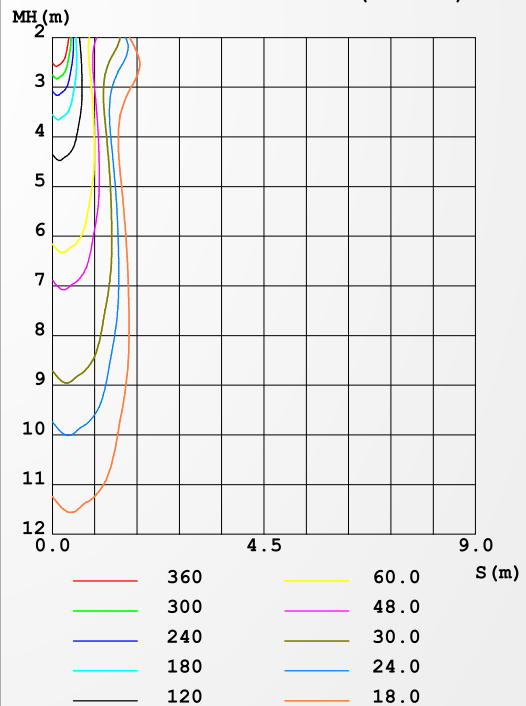

3 YEARS
WARRANTY

7W

specification

PRODUCT NAME :	LED DOWNLIGHT
MODEL NO. :	ZM032-3CCT 7W
SPECIFICATION :	AC200-240V, 50-60Hz; 7W
WORKING TEMP :	-20-50(°C)
POWER FACTOR :	>0.6
CRI(RA) :	>80
COLOR :	Chrome+White / Gold+White / Rose GD+ White / Copper+White
LIGHT SOURCE :	COB Chip
LUMEN :	85 LM/W
BEAM ANGLE :	120°
PRODUCT SIZE :	95*70mm
CUT OUT :	72mm
IP :	IP20
APPLICATION :	Home, Shop, Hotel..etc.
WARRANTY :	3 years
STANDARD :	CE

Color Temperature:

6500-4000K-3000K (3CCT) Changeable

7W

LUMINAIRE PHOTOMETRIC TEST REPORT

NAME: LED DOWNLIGHT	TYPE: COB	WEIGHT:
SPEC.: ZM032-3CCT 7W	DIM.:	SERIAL No.:
MFR.: NEXLEDS	SUR.: 4.5	Shielding Angle:

DATA OF LAMP		PHOTOMETRIC DATA			
MODEL	ZM032-3CCT 7W	Imax (cd)	2350	S/MH (C0/180)	0.26
NOMINAL POWER (W)	7	LOR (%)	100.0	S/MH (C90/270)	0.33
RATED VOLTAGE (V)	220	TOTAL FLUX (lm)	589.71	η UP, DN (C0-180)	2.0, 48.8
NOMINAL FLUX (lm)	589.706	CIE CLASS	DIRECT	η UP, DN (C180-360)	1.2, 48.0
LAMPS INSIDE	1	η up (%)	3.2	CIBSE SHR NOM	0.00
TEST VOLTAGE (V)	220	η down (%)	96.8	CIBSE SHR MAX	1.00

LUMINOUS INTENSITY DISTRIBUTION DIAGRAM

C0 PLANE ISOLUX DIAGRAM (UNIT: lx)

C Range: 0 - 360DEG
C Interval: 15.0DEG
Test Speed: MEDIUM
Temperature: 28DEG
Operators: JACK
Test Date: 2020-08-05

γ Range: 0 - 180DEG
γ Interval: 0.5DEG
Test System: EVERFINE GO-2000B_V1 SYSTEM V2.0.407.13
Humidity: 70.0%
Test Distance: 11.565m [K=1.0000]
Remarks: