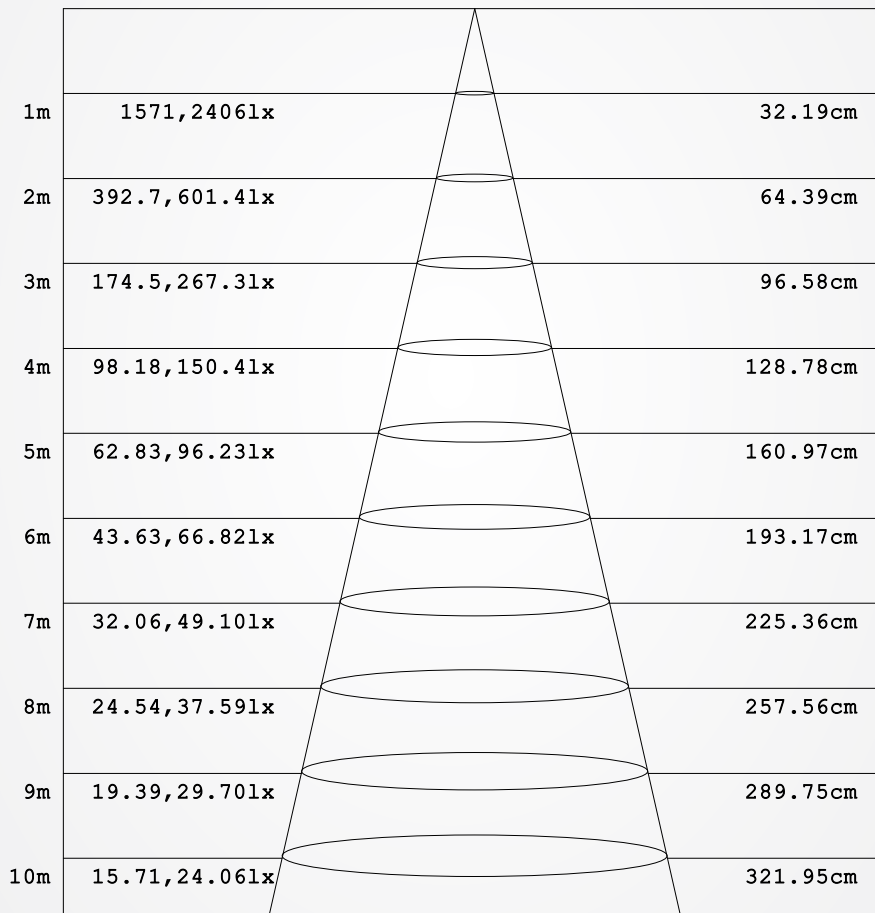

LUMINOUS INTENSITY DISTRIBUTION DIAGRAM

C0 PLANE ISOLUX DIAGRAM (UNIT: lx)

C Range: 0 - 360DEG
C Interval: 15.0DEG
Test Speed: MEDIUM
Temperature: 28DEG
Operators: JACK
Test Date: 2020-08-05

γ Range: 0 - 180DEG
γ Interval: 0.5DEG
Test System: EVERFINE GO-2000B_V1 SYSTEM V2.0.407.13
Humidity: 70.0%
Test Distance: 11.565m [K=1.0000]
Remarks:

JOIN US ON OUR FACEBOOK PAGE +

NEXTLITE PRODUCTS

7W

AAI FIGURE

NAME: LED DOWNLIGHT	TYPE: COB	WEIGHT:
SPEC.: ZM032-3CCT 7W	DIM.:	SERIAL No.:
MFR.: NEXLEDS	SUR.: 4.5	Shielding Angle:

Flux out: 138.2 lm

Height Eavg, Emax Angle: 18.29deg Diameter

Note: The Curves indicate the illuminated area and the average illumination when the luminaire is at different distance.

C Range: 0 - 360DEG
C Interval: 15.0DEG
Test Speed: MEDIUM
Temperature: 28DEG
Operators: JACK
Test Date: 2020-08-05

γ Range: 0 - 180DEG
γ Interval: 0.5DEG
Test System: EVERFINE GO-2000B_V1 SYSTEM V2.0.407.13
Humidity: 70.0%
Test Distance: 11.565m [K=1.0000]
Remarks:

JOIN US ON OUR
FACEBOOK PAGE +

NEXTLITE PRODUCTS